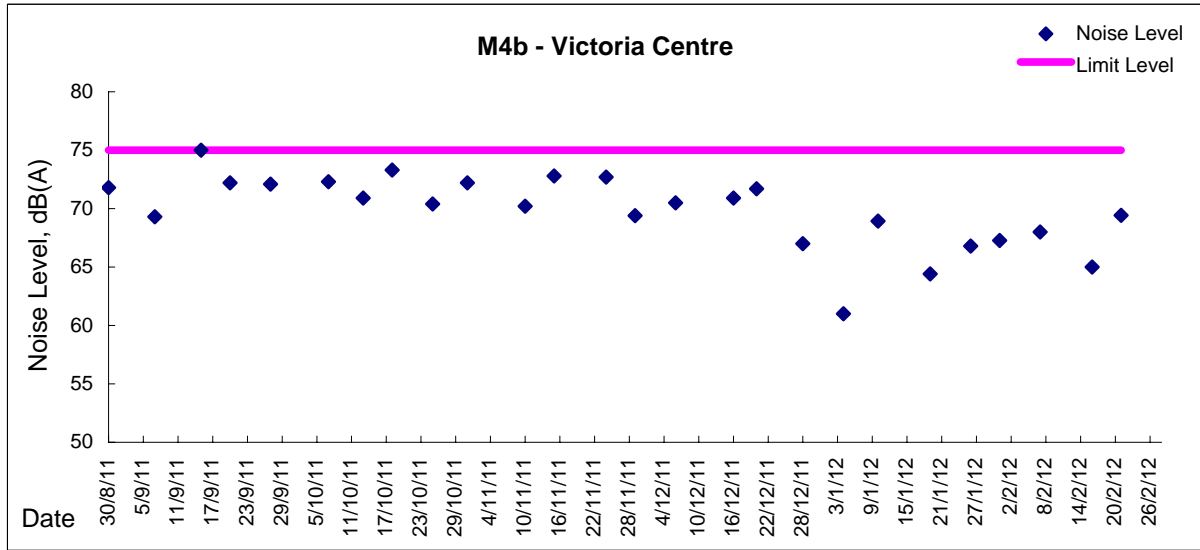

Graphic Presentation of Noise Monitoring Result

Day Time (0700 - 1900hrs on normal weekdays)

**Graphic Presentation of Noise Monitoring Result**  
**Day Time (0700 - 1900hrs on normal weekdays)**

**Graphic Presentation of Noise Monitoring Result**

**Restricted Time (1900 - 2300 hrs on normal weekdays and 0700-2300 on holiday)**

**Graphic Presentation of Noise Monitoring Result**

**Restricted Time (1900 - 2300 hrs on normal weekdays and 0700-2300 on holiday)**