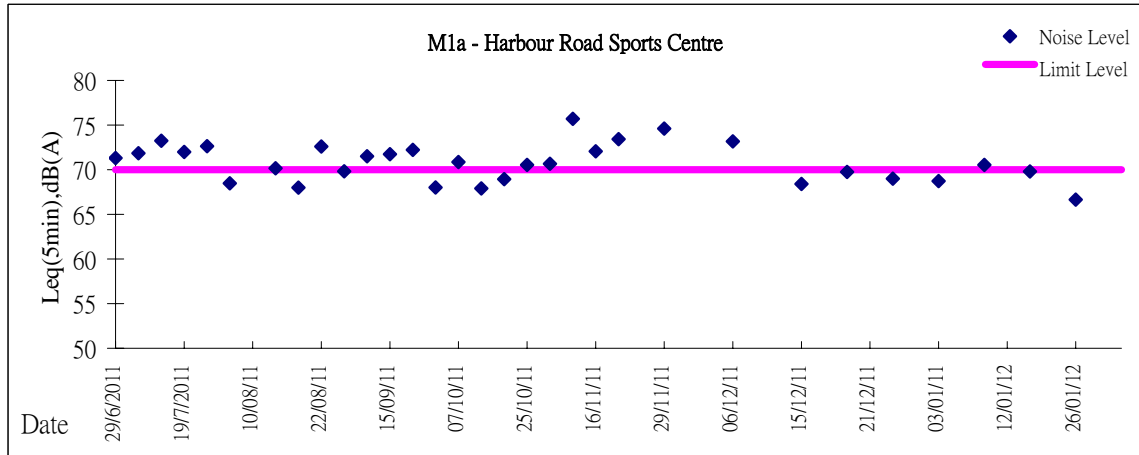

Graphic Presentation of Noise Monitoring Result

Day Time (0700 - 1900hrs on normal weekdays)

**Graphic Presentation of Noise Monitoring Result**  
**Day Time (0700 - 1900hrs on normal weekdays)**

**Graphic Presentation of Noise Monitoring Result**

**Restricted Time (1900 - 2300 hrs on normal weekdays and 0700-2300 on holiday)**

**Graphic Presentation of Noise Monitoring Result**

**Restricted Time (1900 - 2300 hrs on normal weekdays and 0700-2300 on holiday)**