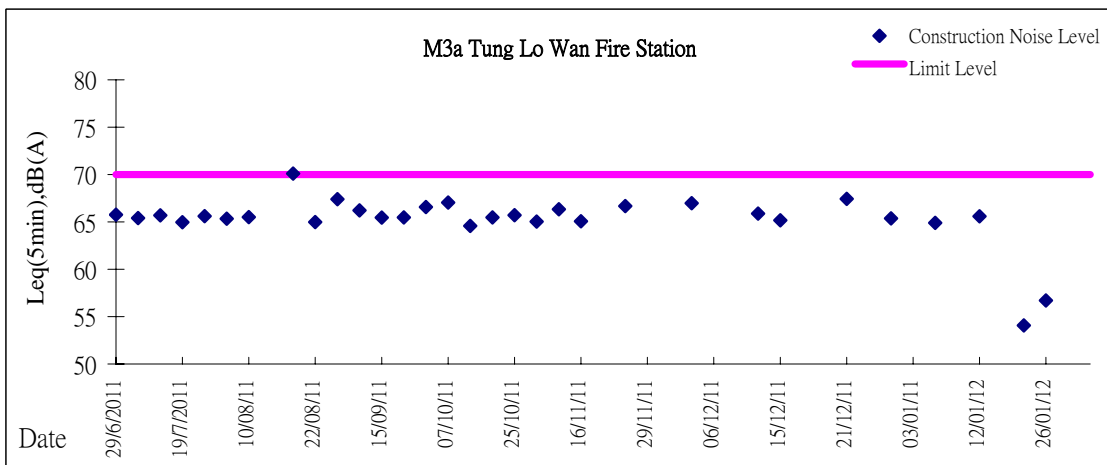

Graphic Presentation of Noise Monitoring Result

Day Time (0700 - 1900hrs on normal weekdays)

**Graphic Presentation of Noise Monitoring Result**  
**Day Time (0700 - 1900hrs on normal weekdays)**

**Graphic Presentation of Noise Monitoring Result**

**Restricted Time (1900 - 2300 hrs on normal weekdays and 0700-2300 on holiday)**

**Graphic Presentation of Noise Monitoring Result**

**Restricted Time (1900 - 2300 hrs on normal weekdays and 0700-2300 on holiday)**