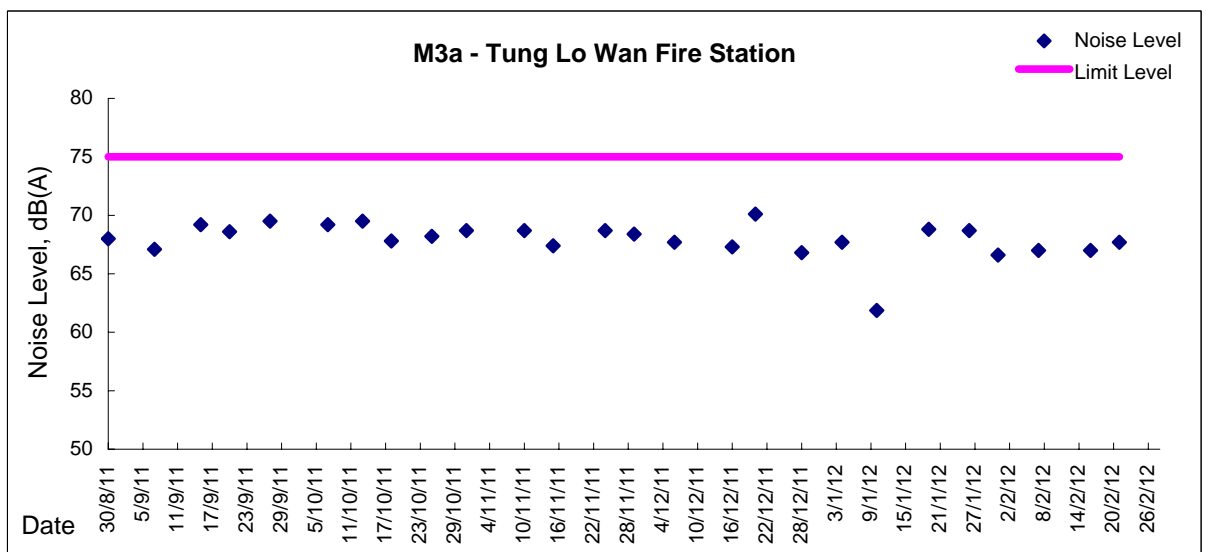

Graphic Presentation of Noise Monitoring Result

Day Time (0700 - 1900hrs on normal weekdays)

**Graphic Presentation of Noise Monitoring Result**  
**Day Time (0700 - 1900hrs on normal weekdays)**

**Graphic Presentation of Noise Monitoring Result**

**Restricted Time (1900 - 2300 hrs on normal weekdays and 0700-2300 on holiday)**

**Graphic Presentation of Noise Monitoring Result**

**Restricted Time (1900 - 2300 hrs on normal weekdays and 0700-2300 on holiday)**