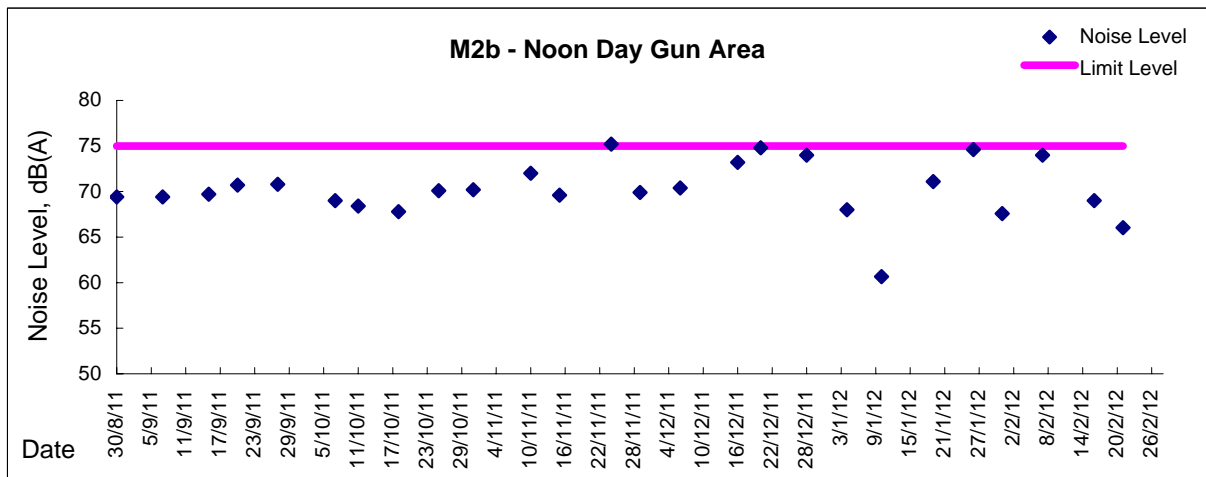

Graphic Presentation of Noise Monitoring Result

Day Time (0700 - 1900hrs on normal weekdays)

**Graphic Presentation of Noise Monitoring Result**  
**Day Time (0700 - 1900hrs on normal weekdays)**

**Graphic Presentation of Noise Monitoring Result**

**Restricted Time (1900 - 2300 hrs on normal weekdays and 0700-2300 on holiday)**

**Graphic Presentation of Noise Monitoring Result**

**Restricted Time (1900 - 2300 hrs on normal weekdays and 0700-2300 on holiday)**