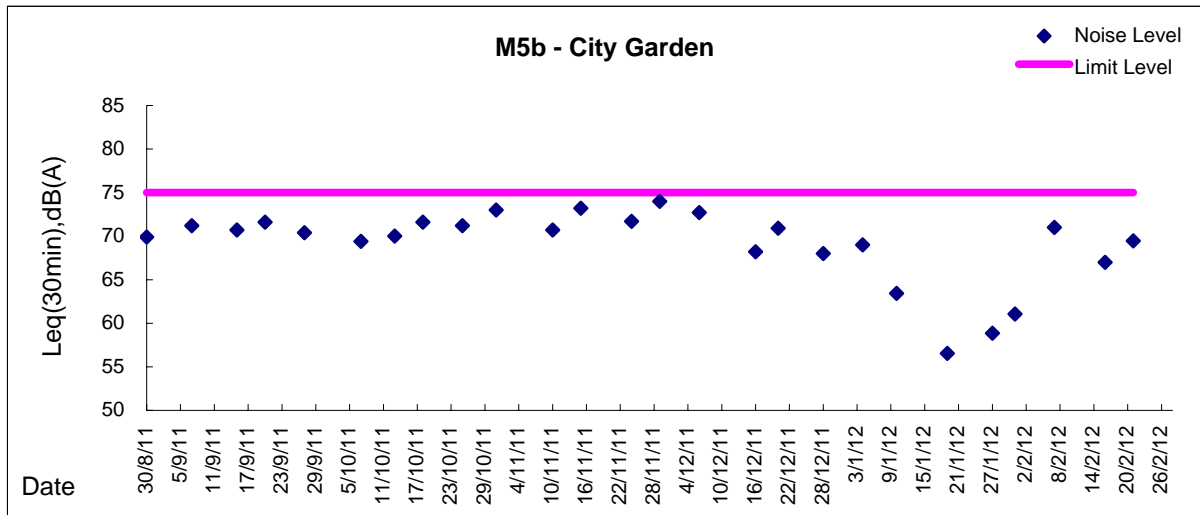

Graphic Presentation of Noise Monitoring Result

Day Time (0700 - 1900hrs on normal weekdays)

**Graphic Presentation of Noise Monitoring Result**  
**Day Time (0700 - 1900hrs on normal weekdays)**

**Graphic Presentation of Noise Monitoring Result**

**Restricted Time (1900 - 2300 hrs on normal weekdays and 0700-2300 on holiday)**

**Graphic Presentation of Noise Monitoring Result**

**Restricted Time (1900 - 2300 hrs on normal weekdays and 0700-2300 on holiday)**