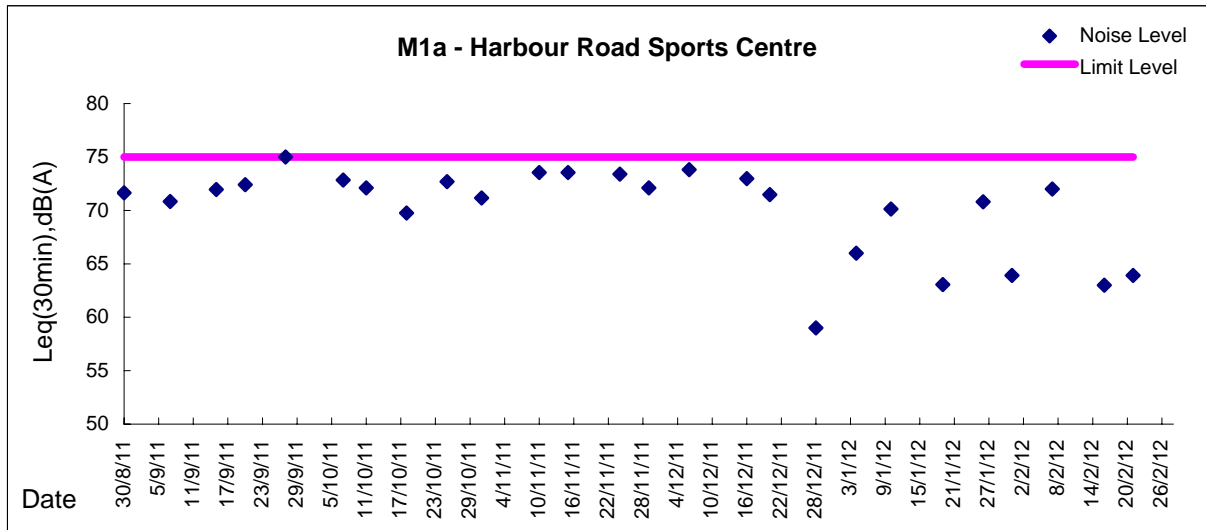

Graphic Presentation of Noise Monitoring Result

Day Time (0700 - 1900hrs on normal weekdays)

**Graphic Presentation of Noise Monitoring Result**  
**Day Time (0700 - 1900hrs on normal weekdays)**

**Graphic Presentation of Noise Monitoring Result**

**Restricted Time (1900 - 2300 hrs on normal weekdays and 0700-2300 on holiday)**

**Graphic Presentation of Noise Monitoring Result**

**Restricted Time (1900 - 2300 hrs on normal weekdays and 0700-2300 on holiday)**