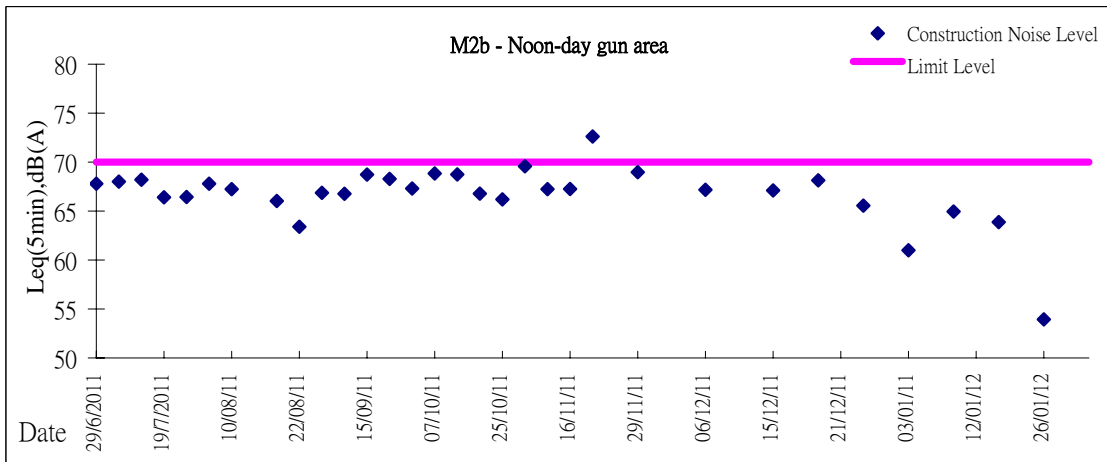

Graphic Presentation of Noise Monitoring Result

Day Time (0700 - 1900hrs on normal weekdays)

**Graphic Presentation of Noise Monitoring Result**  
**Day Time (0700 - 1900hrs on normal weekdays)**

**Graphic Presentation of Noise Monitoring Result**

**Restricted Time (1900 - 2300 hrs on normal weekdays and 0700-2300 on holiday)**

**Graphic Presentation of Noise Monitoring Result**

**Restricted Time (1900 - 2300 hrs on normal weekdays and 0700-2300 on holiday)**